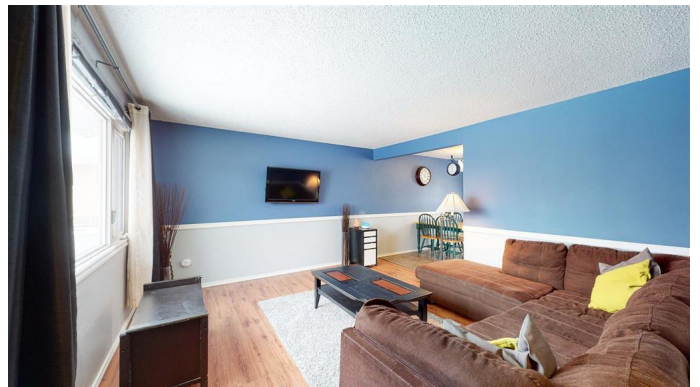

Courtesy Of Christy Van Dyke Of Local Real Estate

$280,000 - 217 Wilk Drive, Millet

MLS® #E4227795

$280,000

4 Bedroom, 2.00 Bathroom, 1,032 sqft
Single Family on 0.00 Acres

Millet, Millet, AB

Delightful and bright 1052 sq ft home in the heart of Millet boasts 4 bedrooms, 2 bathrooms and fully finished basement. Many upgrades have been completed including vinyl windows and updated kitchen, HWT, flooring and paint. Basement has 1 bedroom a 3 piece bathroom with shower, large family room and den or gym Located on a no through street and within walking distance to the K-8 school and walking paths and greenbelt. This is the perfect home for any family. 3D walkthrough included to show you the flow of the house.

Built in 1977

Essential Information

MLS® #	E4227795
Price	$280,000
Bedrooms	4
Bathrooms	2.00
Full Baths	2
Square Footage	1,032
Acres	0.00
Year Built	1977
Type	Single Family
Sub-Type	Residential Detached Single Family
Style	Bungalow
Status	ACTIVE
Zone	Zone 80